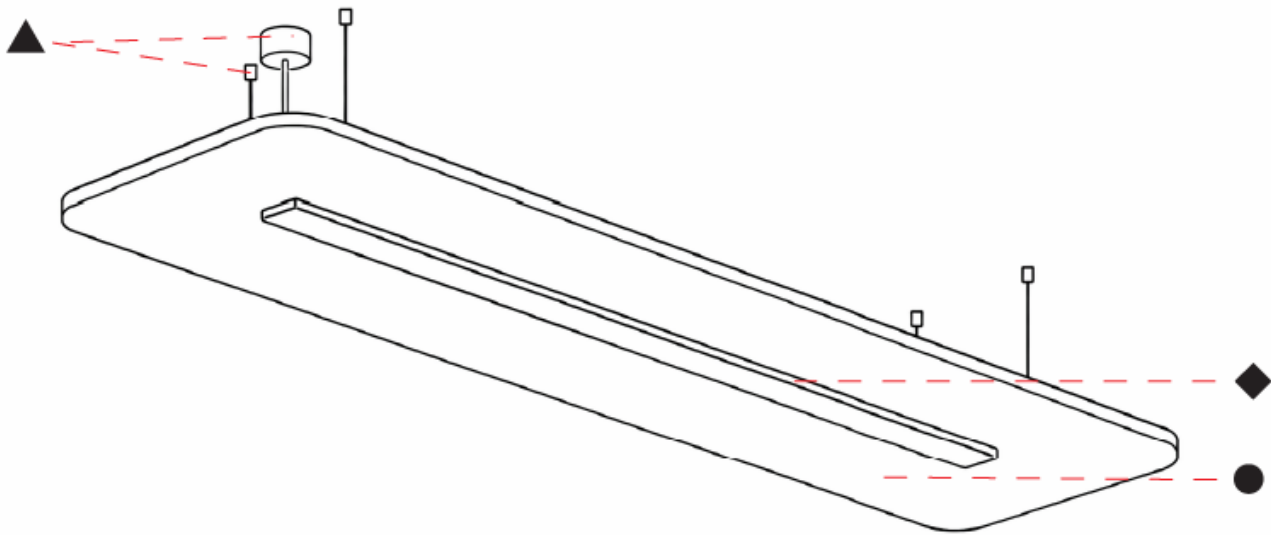

SERENII SUSPENSION

A3001161-

PROJECT _____

TYPE _____

SPECIFIER _____

QUANTITY _____

DATE _____

A